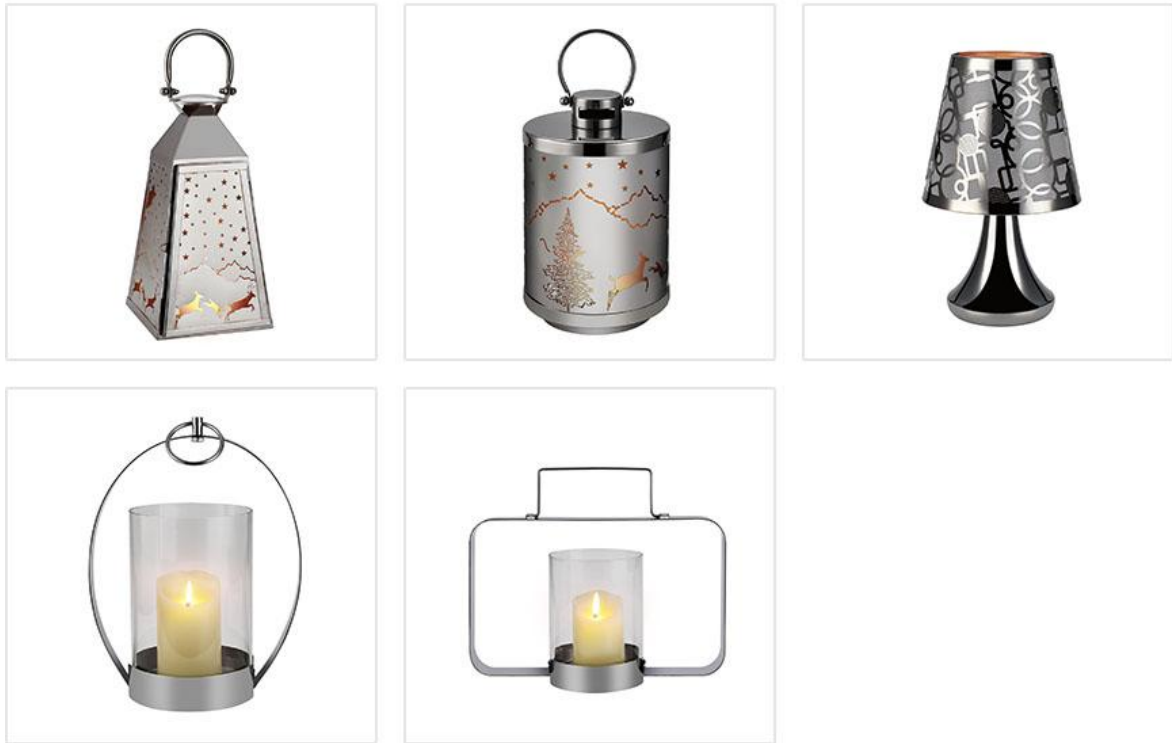

Display Table Top Candle Holder For Home

Fordico offer to a unique and stylish range of candles holders candelabra. Available in variety of fragrance and shapes. Display Table Top Candle Holder For Home such as decorative candle, tea light candles, aromatic candle, jar candles, votives, tin candles etc... can be used in various places .We offer these candles holders in different styles and materials at the most competitive prices to clients. In order to provide each client the excellent products with quality, functionality, character, personality, craftsmanship, our boss always adhering to the "Attitude decides everything, details determine success or failure."

Products Introduction

Display Table Top Candle Holder For Home are made of stainless steel and tempered glass. Our stainless steel candle holder let the flicker of candlelight take center stage. Solid sheet metal frames feature broad panels of clear glass. Assembled packaged the candle holder can be easily transported to cast a warm glow where needed.

Products specialization of the Display Table Top Candle Holder For Home

Model:	SL-39
Material:	Stainless steel+glass
Size:	SI-39:240*150*380MM
	SI-40:260*100*220MM
Packing:	carton
Delivery Time:	35-45 days after we received t/t deposit or original l/c. payment term
Payment Term:	30% T/T, 70% balance before shipping or L/C at sight(routine)

Fordico Display Table Top Candle Holder For Home Feature And Application

- (1) Shape:round or square
- (2) Use:table top/party Decoration/home decoration
- (3) OEM/ODM:Acceptable
- (4) Surface finished:etching/polishing/silver color or other colors
- (5) Burner Material: Candle or LED candle